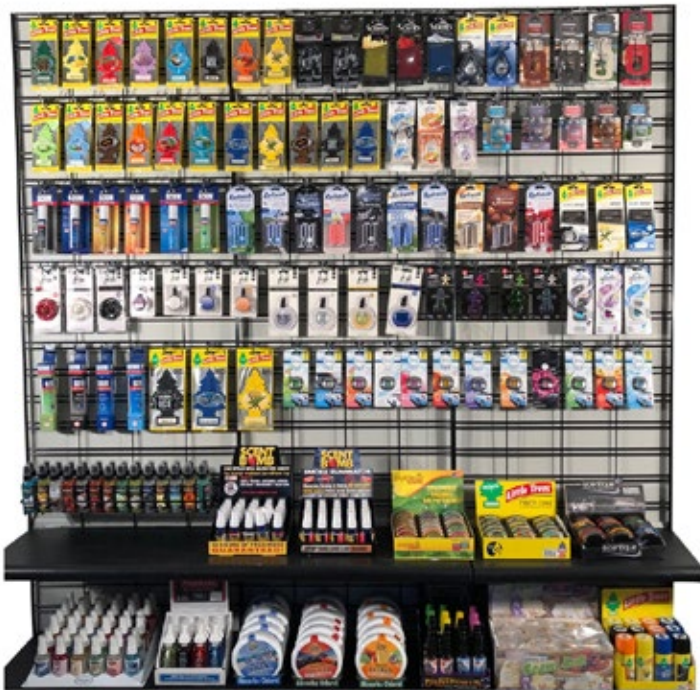

6-FOOT PLANOGRAMS OF PRODUCTS

88891 Air Freshener Program B, 6 Foot Full Planogram of Products	$1,771.04
88892 Car Accessories Program B, 6 Foot Full Planogram of Products	$2,145.34