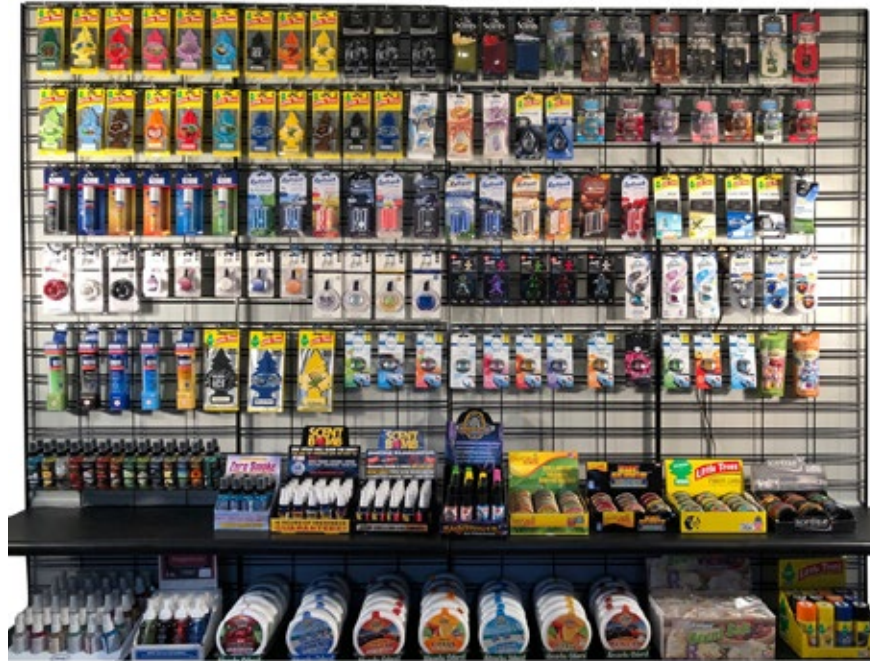

8-FOOT PLANOGRAM OF PRODUCTS

88896 Floor Mats Program B, Full Planogram with Display and Products $2,075.97