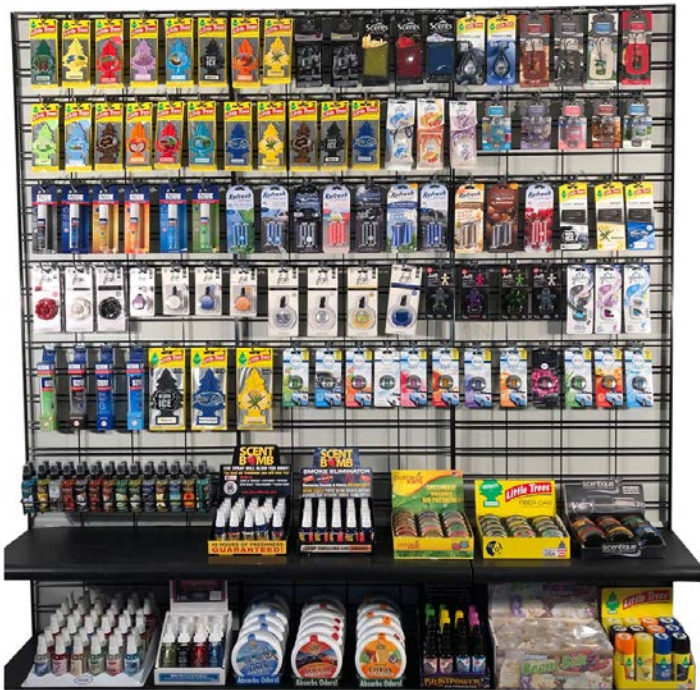

6-FOOT PLANOGRAMS OF PRODUCTS

88891 Air Freshener Program B 6 Foot Planogram of Products	$2029.00
88892 Car Accessories Program B 6 Foot Planogram of Products	$2165.92