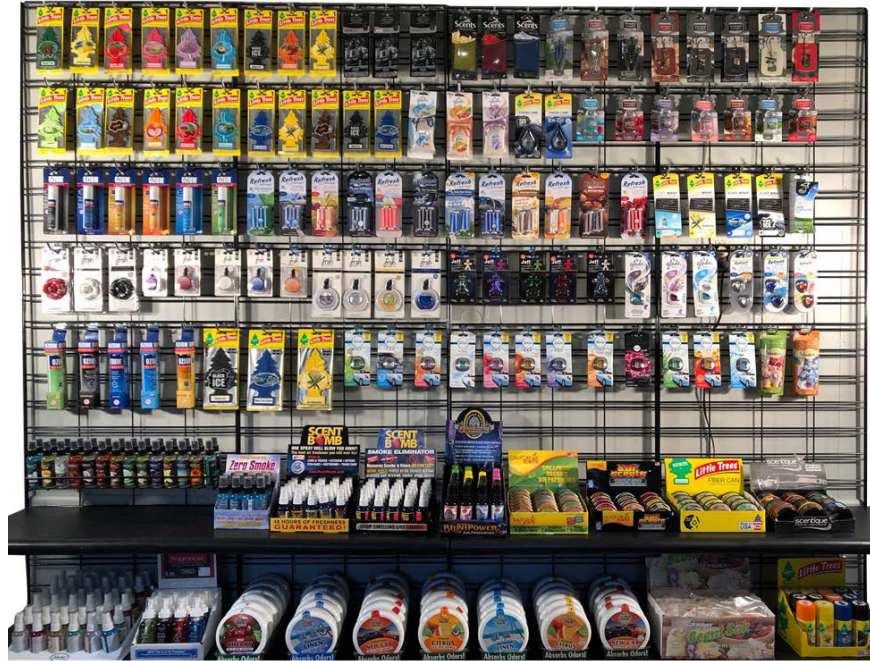

8-FOOT PLANOGRAM OF PRODUCTS

88893 Air Freshener Program A, 8 Foot Full Planogram of Products $2428.68